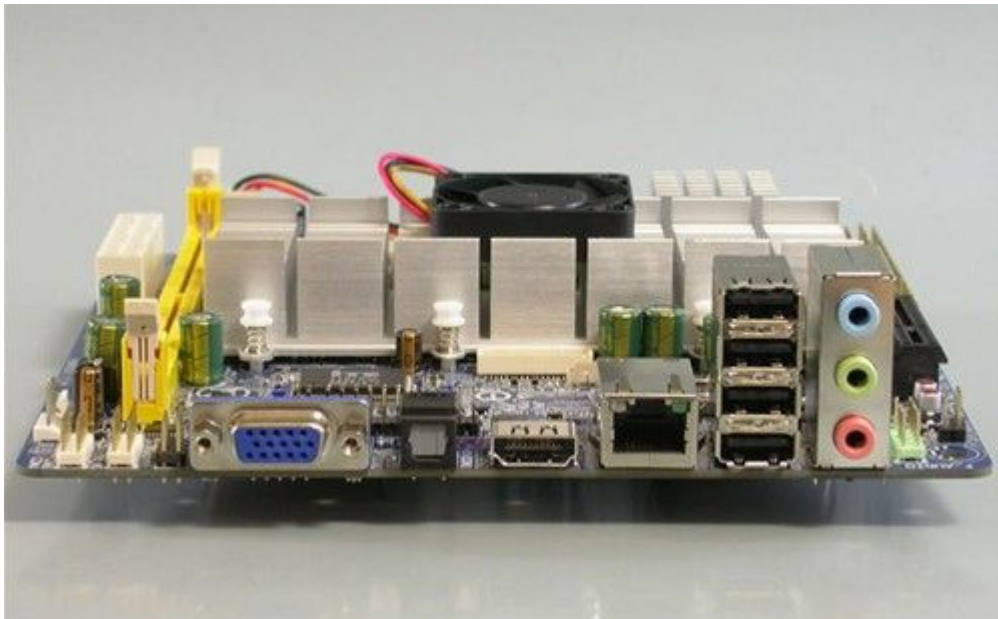

North Window

©Youngzsoft Thin Client PC

1 North Window 1000 (NW-1000)

Description: NW-1000 is thin client using PXE Boot ROM. MB and other devices are installed on a black box.

Specifications:

CPU: AMD Sempron 210U 1.5GHz

RAM: 1G DDR2-667 RAM

LAN NIC: Realtek RTL8111C 1G NIC

DISPLAY: Radeon X1270

CHIP SET: AMD M690E+SB600

ON BOARD I/O: 4 x USB2.0 ports on board

Audio: Realtek ALC889A.

PXE Boot: PXE Boot Rom v2.1

Volume Price: \$150 (At least 50 items)

2 North Window 2000 (NW-2000)

Description: NW-2000 is thin client using PXE Boot ROM. All MB and other devices are installed on the back of monitor.

MONITOR: LED 23.6 inch.

CPU: Athlon 64 X2 3400+, 1.8GHz

RAM: 1G DDR2-800 RAM

LAN NIC: 2 * Broadcom 5764M 1G NIC

DISPLAY: Radeon HD 3200 500MHz

CHIP SET: AMD RS780MN+SB700

ON BOARD I/O: 4 x USB2.0 ports on board

Audio: Realtek ALC889A.

PXE Boot: PXE Boot Rom v2.1